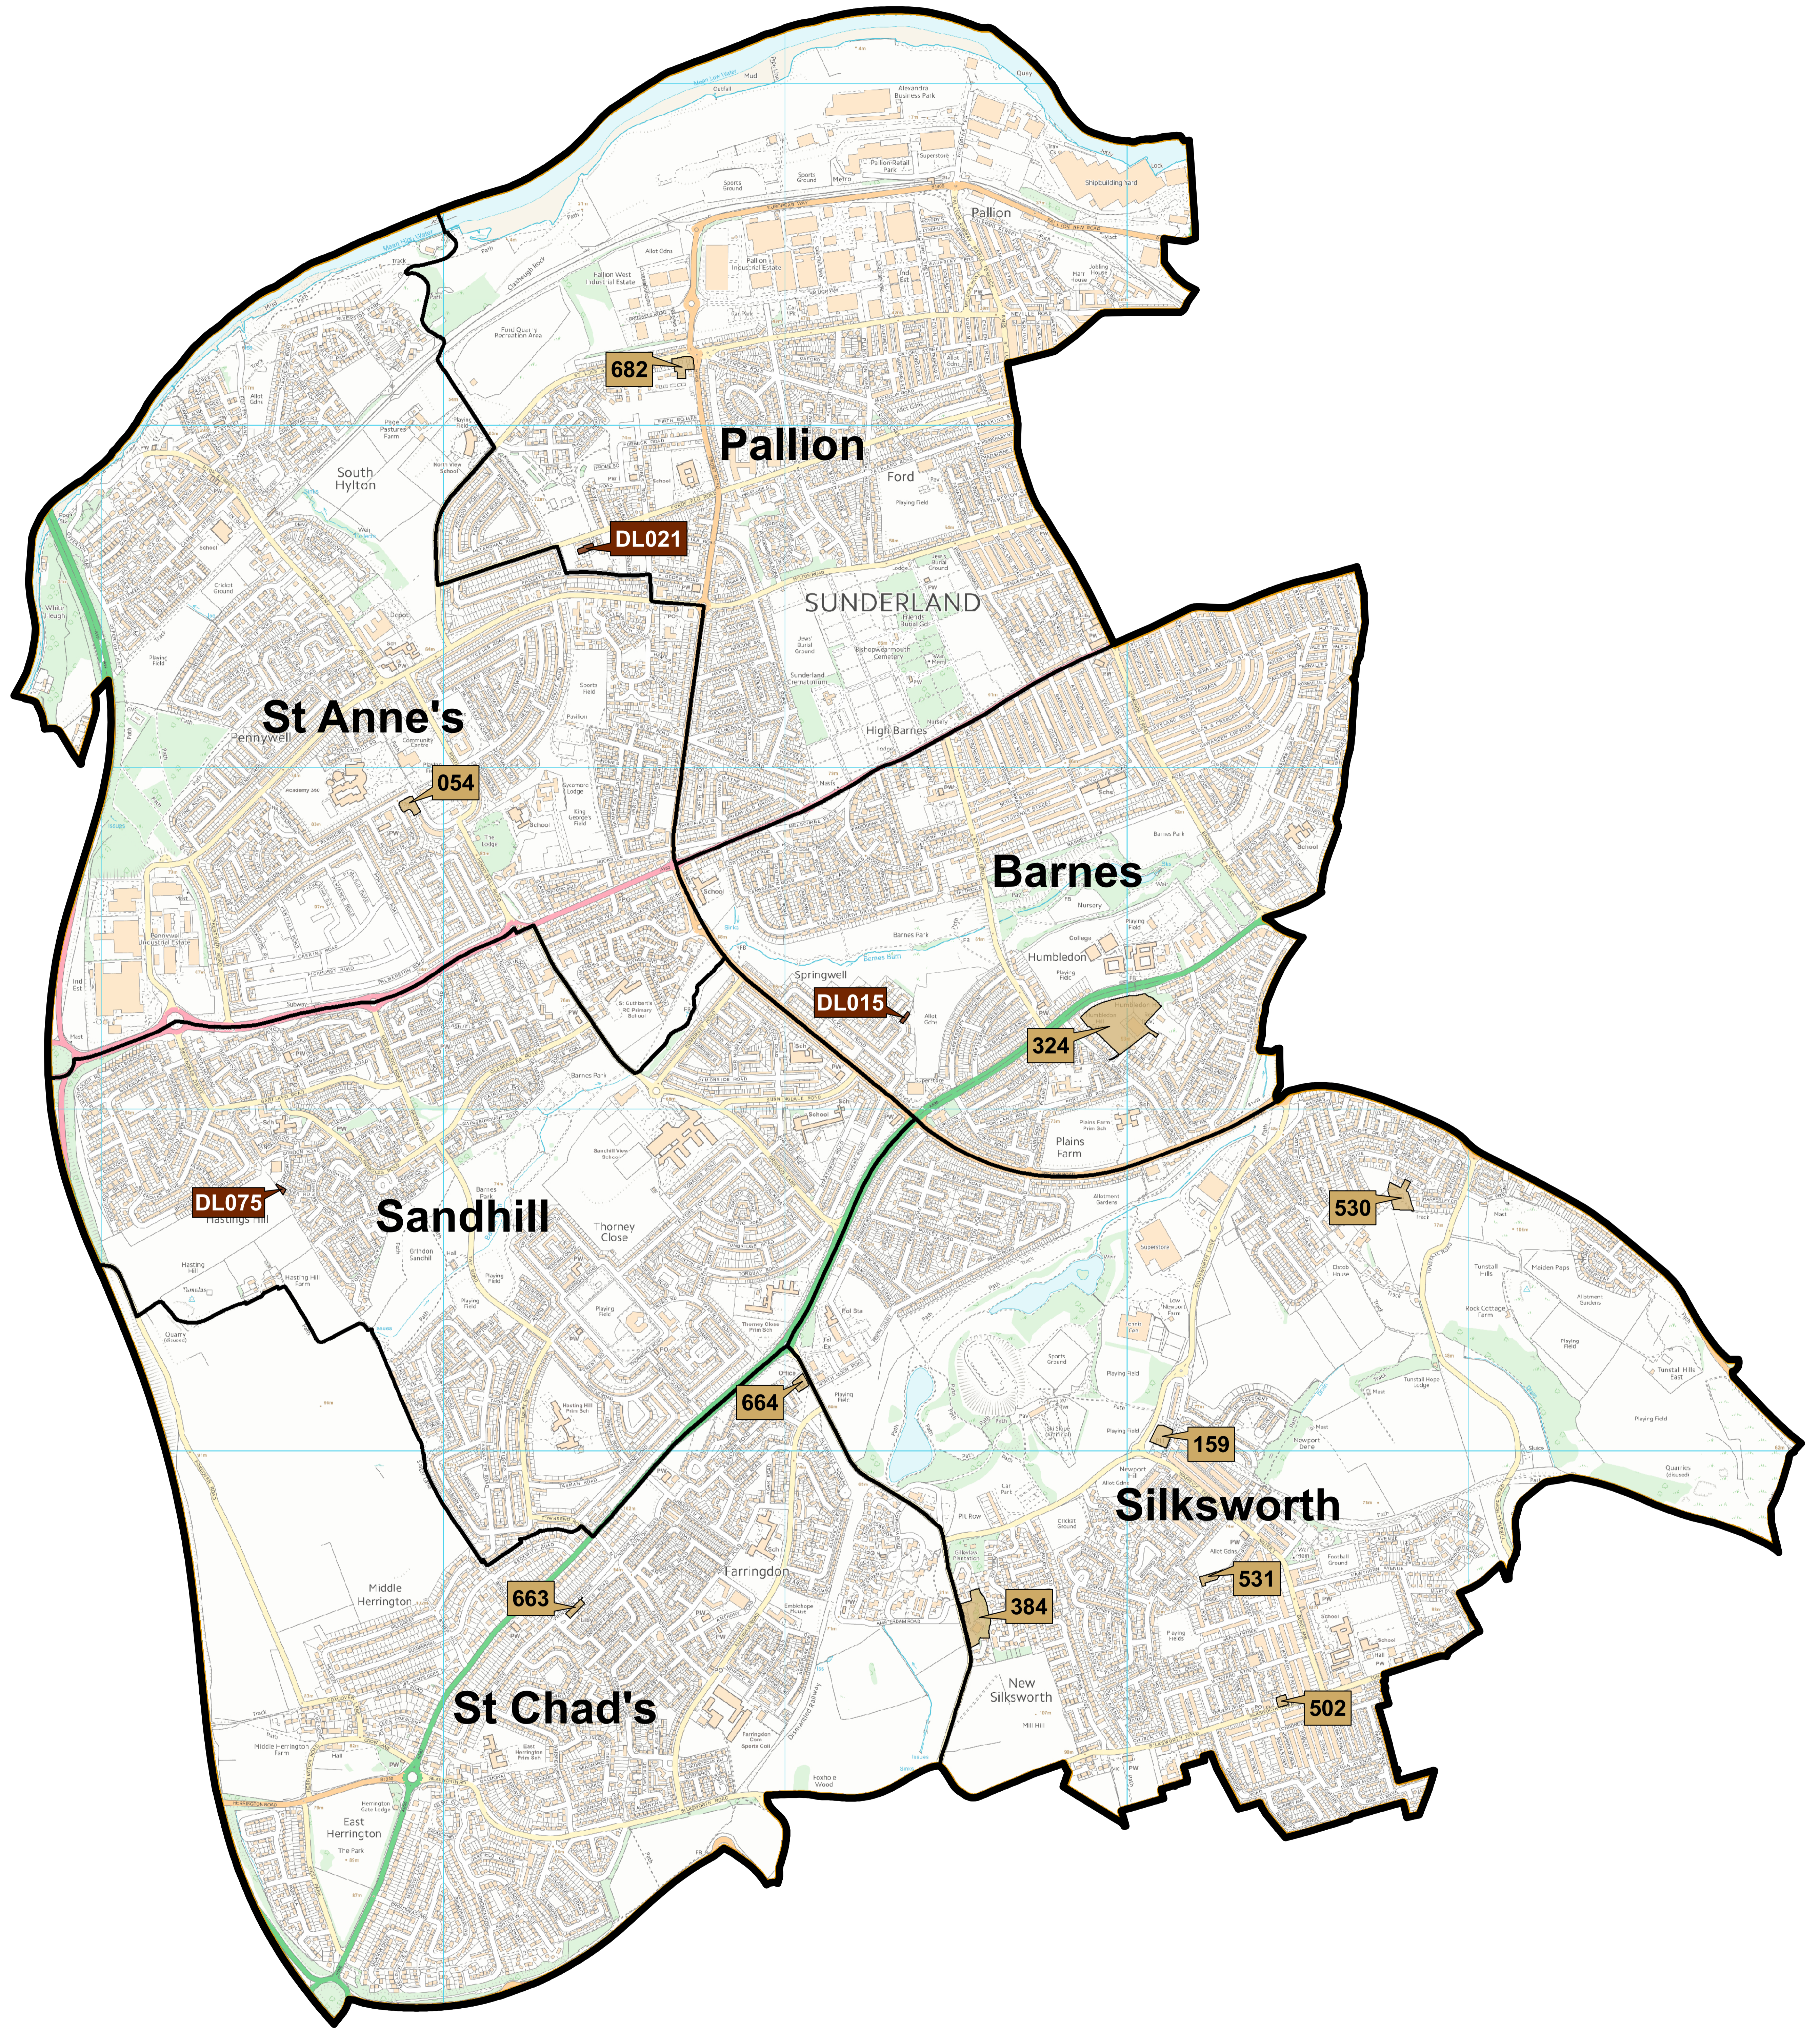

Small Sites Sunderland West

Key

-  Ward boundaries
-  Small Sites
-  Gentoo Sites
-  Possible Sites

0 0.15 0.3 0.6 Miles

This map is based upon Ordnance Survey material with the permission of Ordnance Survey on behalf of the Controller of Her Majesty's Stationery Office © Crown Copyright. Unauthorised reproduction infringes Crown Copyright and may lead to prosecution or civil proceedings. Sunderland City Council 100018385. Published 2018.