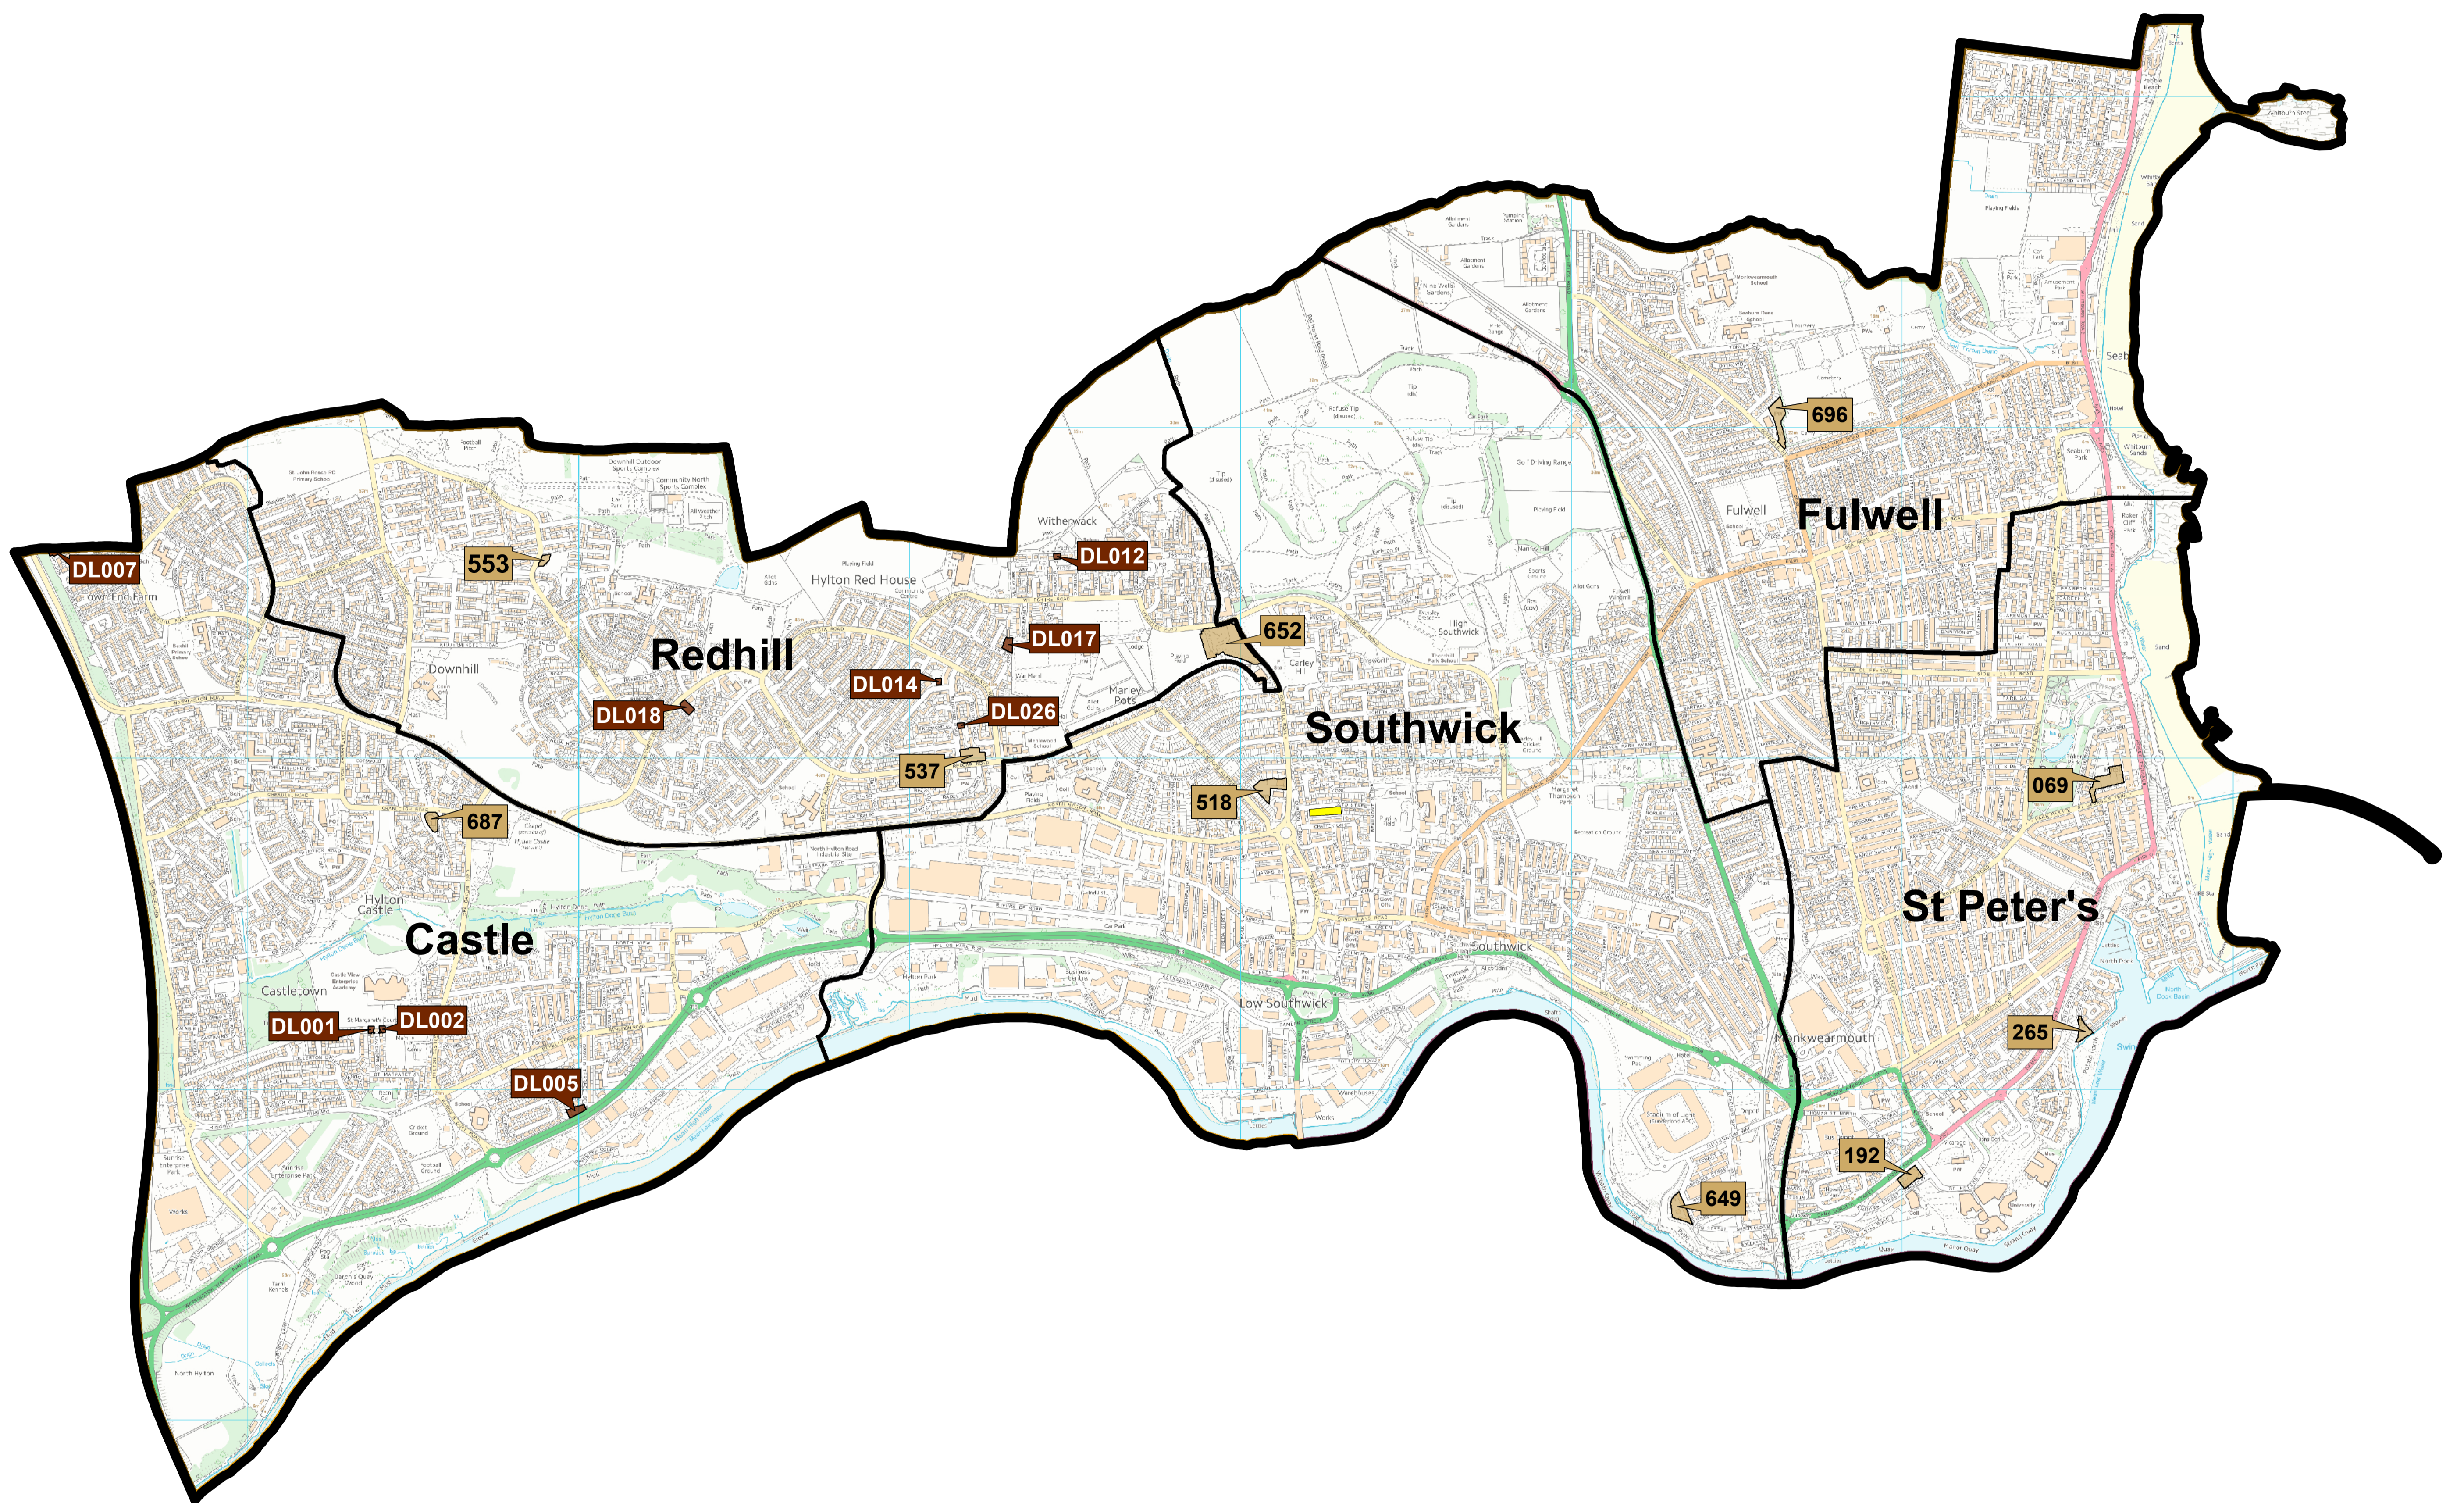

Small Sites Sunderland North

Key

-  Ward boundaries
-  Small Sites
-  Gentoo Sites
-  Possible Sites

0 0.225 0.45 0.9 Miles

This map is based upon Ordnance Survey material with the permission of Ordnance Survey on behalf of the Controller of Her Majesty's Stationery Office © Crown Copyright. Unauthorised reproduction infringes Crown Copyright and may lead to prosecution or civil proceedings. Sunderland City Council 100018385. Published 2018.