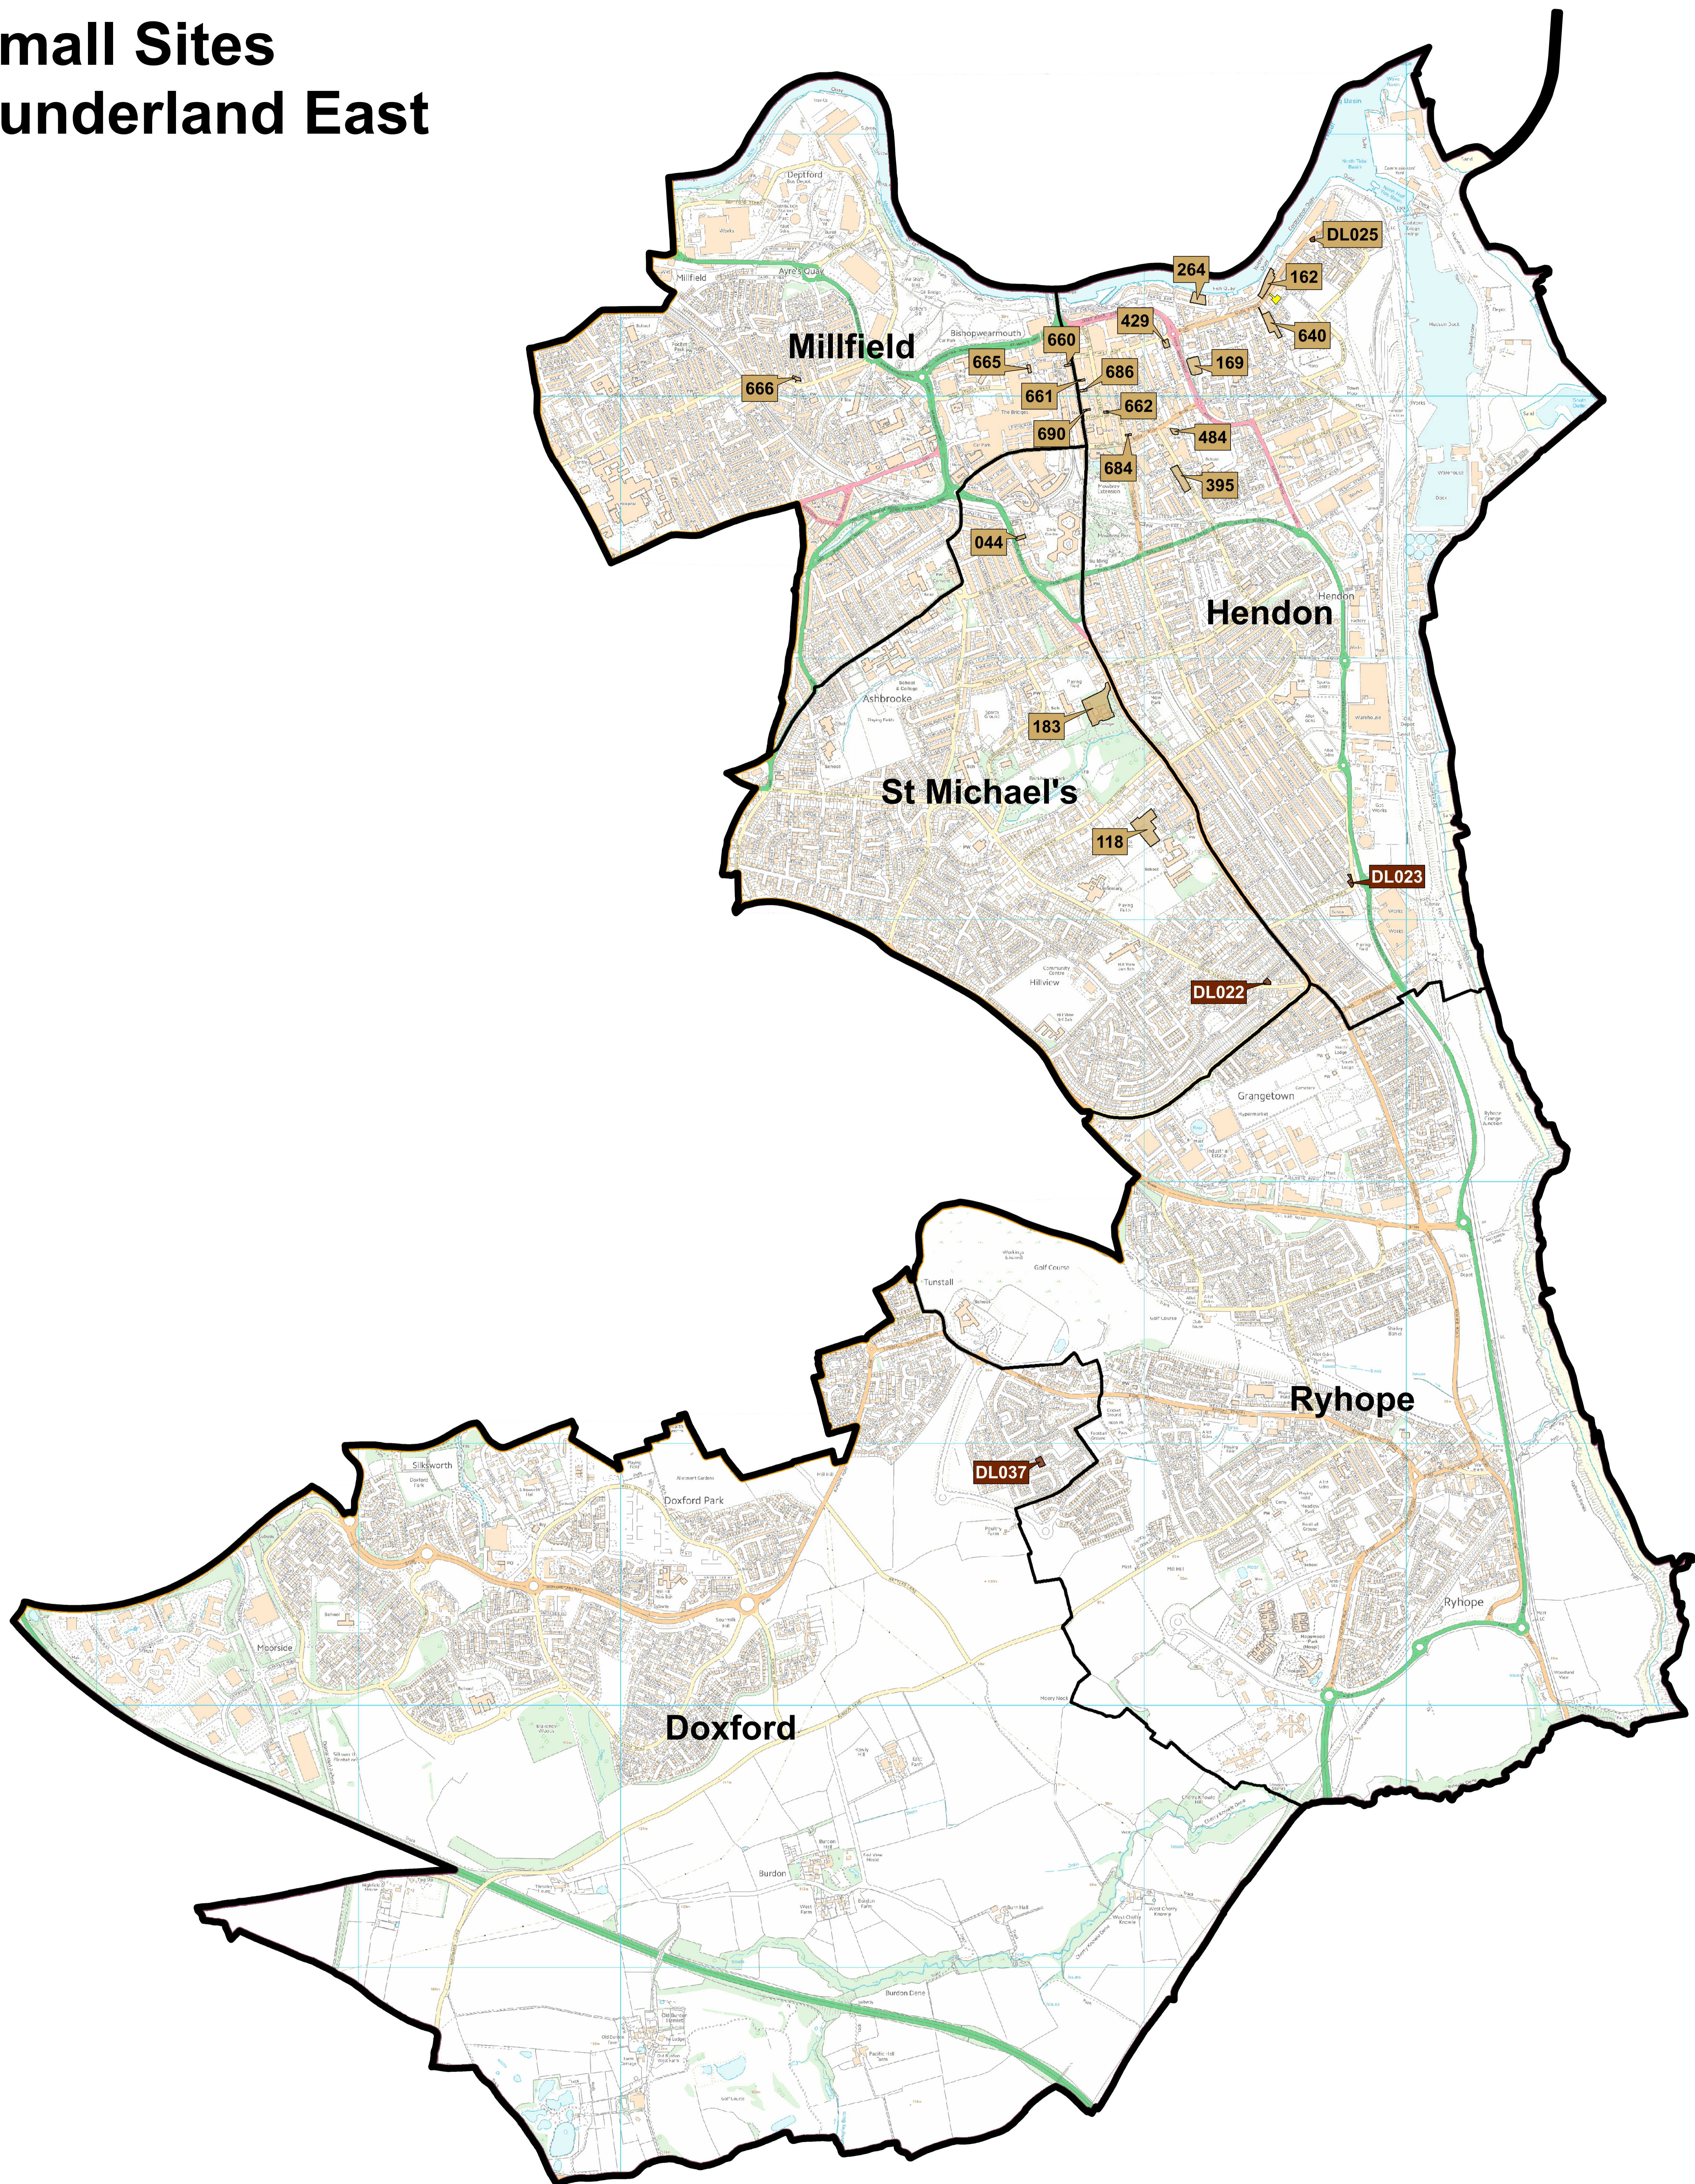

Small Sites Sunderland East

Key

-  Ward boundaries
-  Small Sites
-  Gentoo Sites
-  Possible Sites

0 0.2 0.4 0.8 Miles

This map is based upon Ordnance Survey material with the permission of Ordnance Survey on behalf of the Controller of Her Majesty's Stationery Office © Crown Copyright. Unauthorised reproduction infringes Crown Copyright and may lead to prosecution or civil proceedings. Sunderland City Council 100018385. Published 2018.